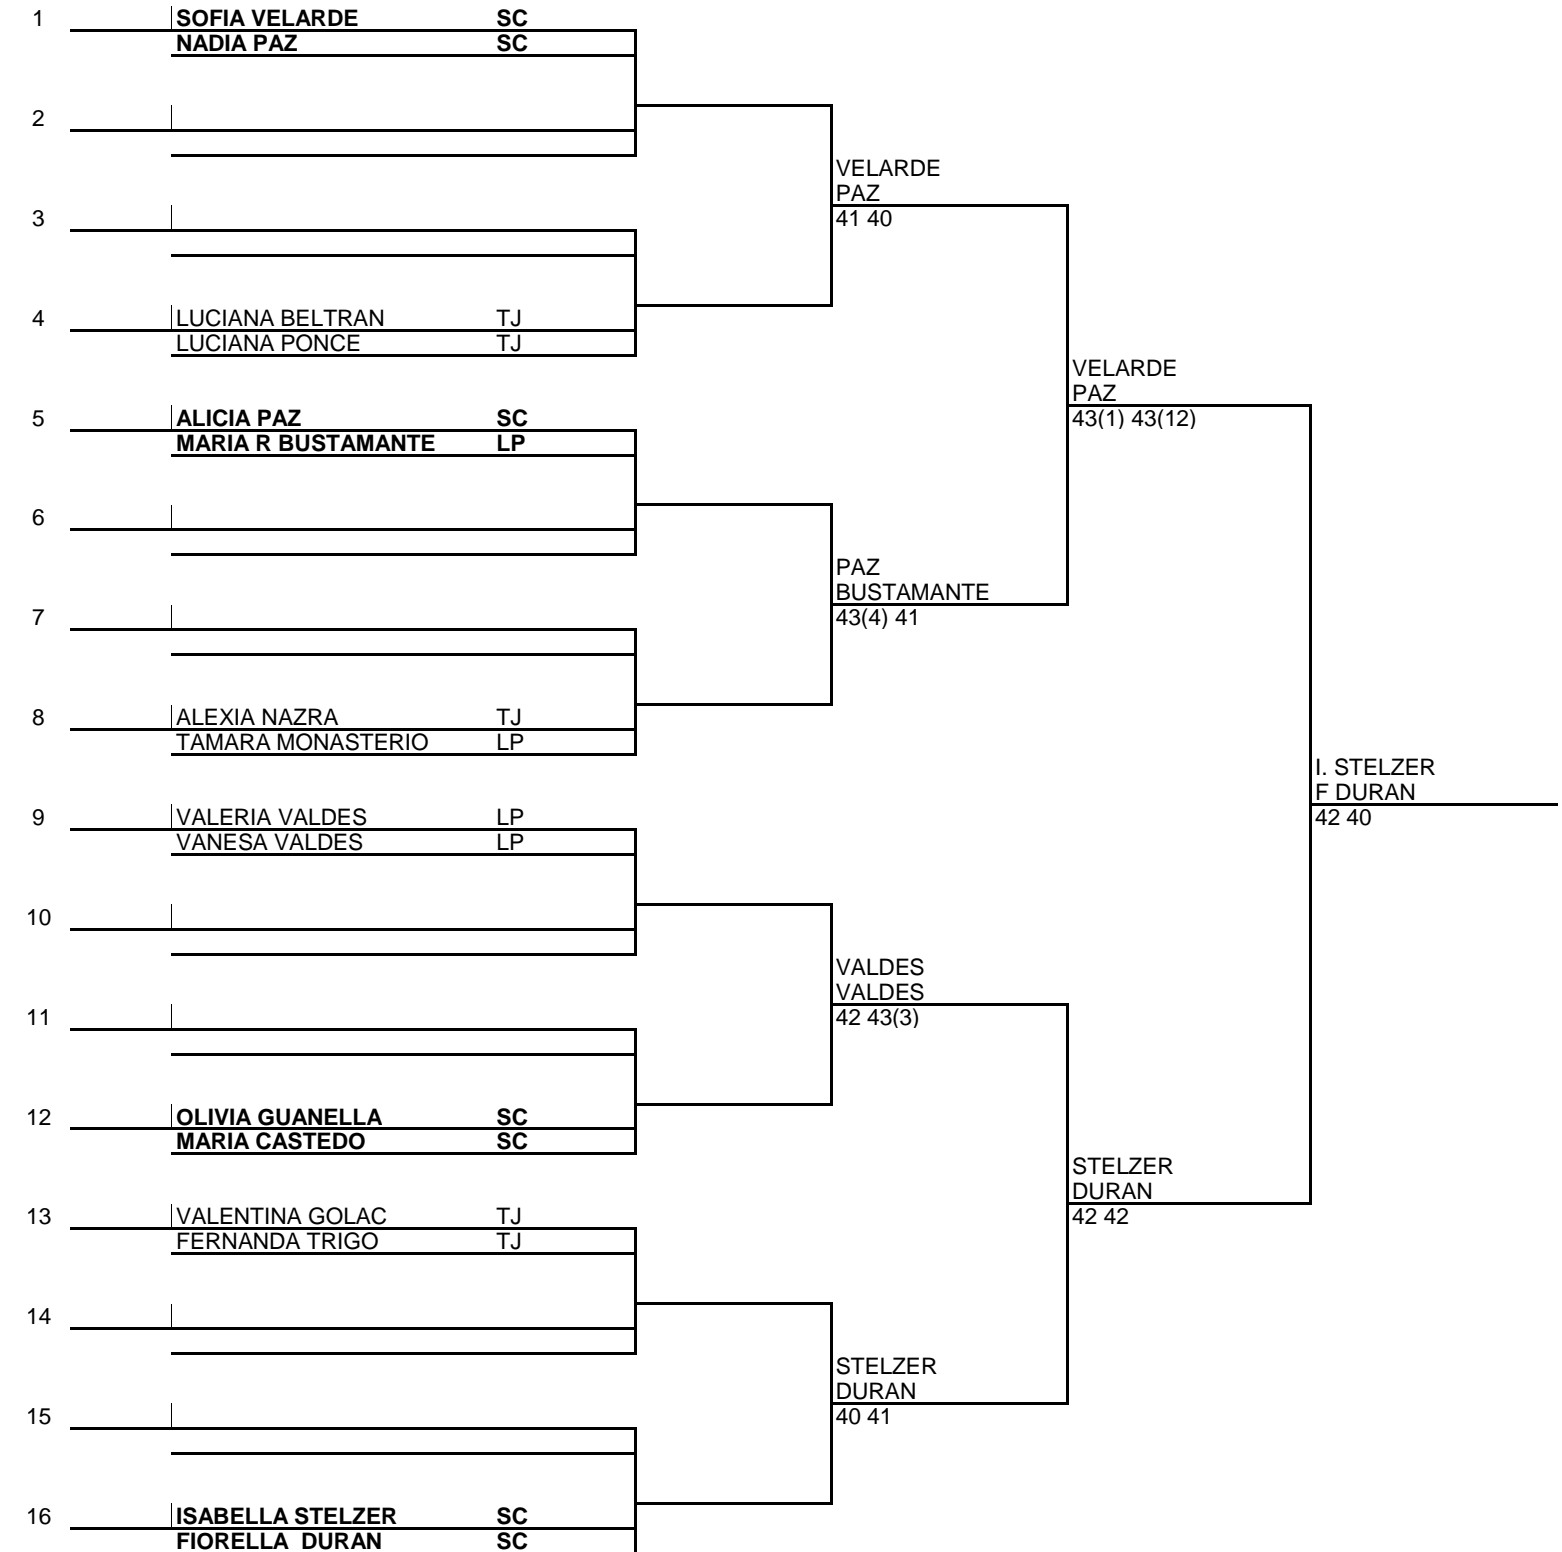

HEAD

CANCHA VERDE DAMAS

DOBLES

	CIUDAD	GRADO	ARBITRO GENERAL
CANCHA VERDE DAMAS	TARIJA	INICIACION	MARCOS OCHOA

#	Seeded teams	#	Lucky Losers	Replacing	Draw date/time:
1		1			Player representatives
2		2			
3		3			Signature
4		4			